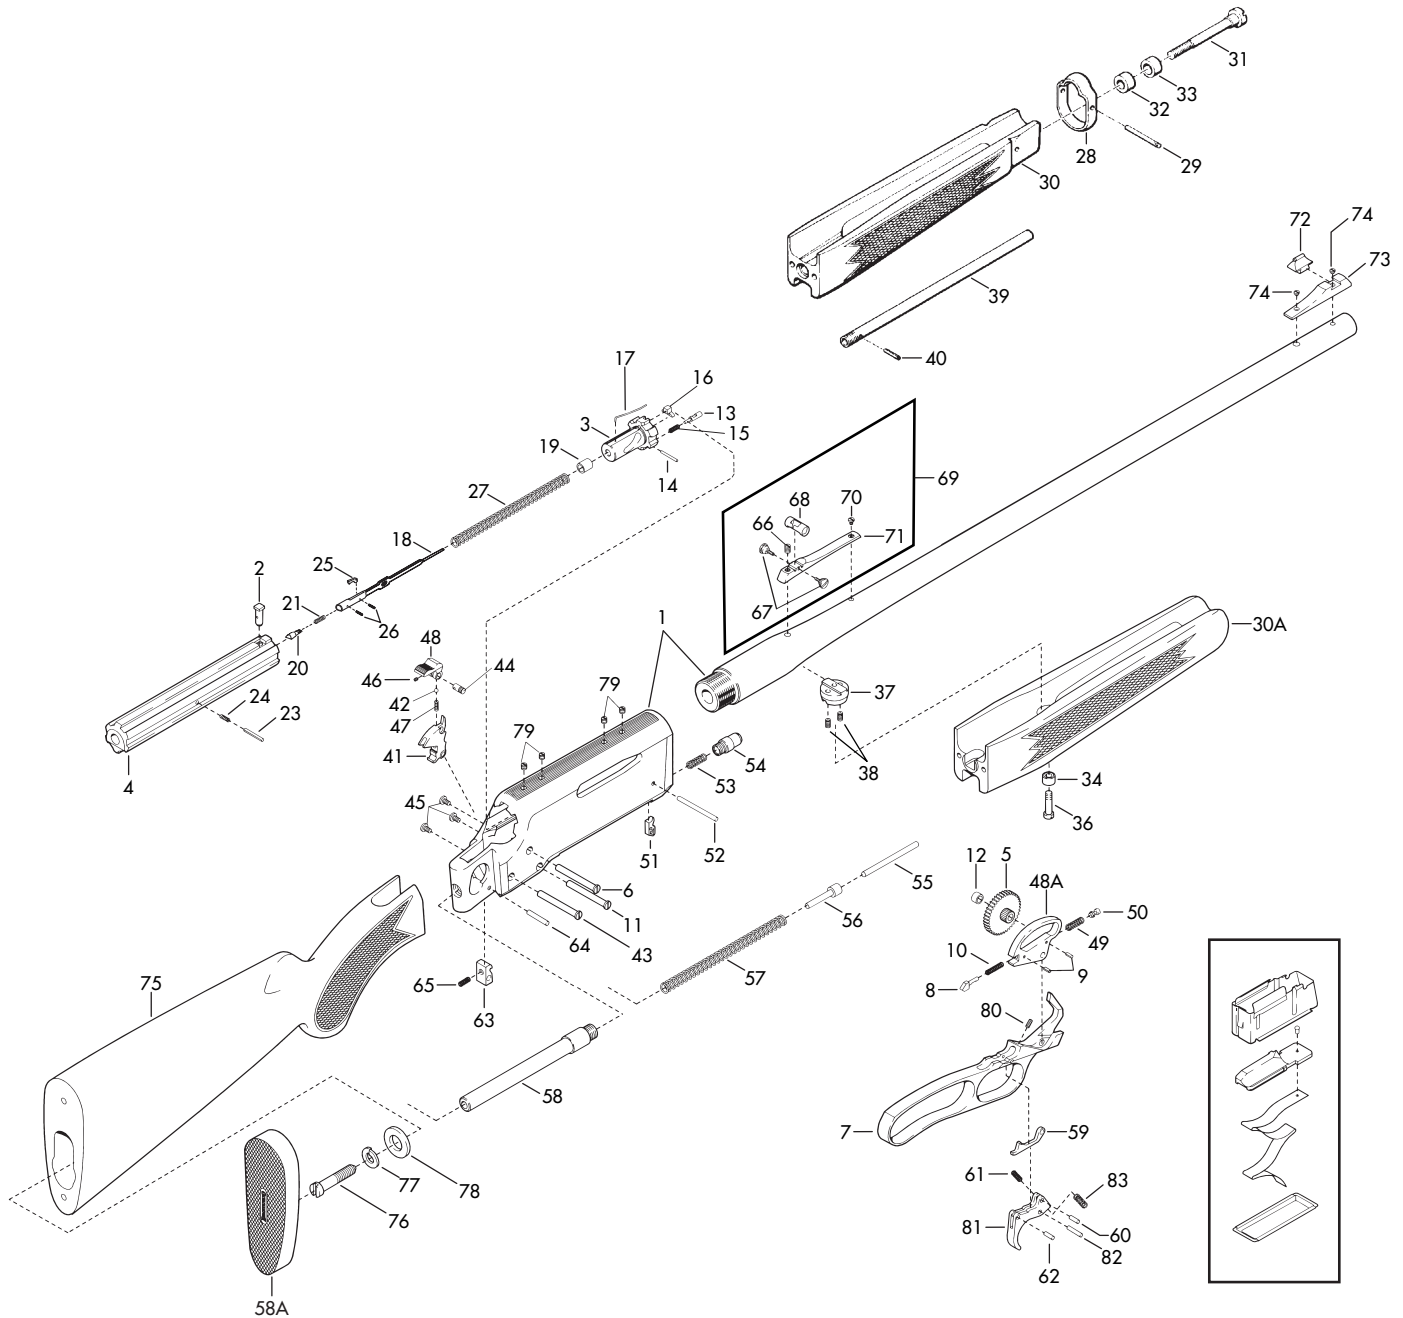

Lightning | Lightweight '81
Lightweight with Pistol Grip
Takedown

BLR®

NOTE: WHEN ORDERING PARTS USE THE PART NUMBER AND NOT THE SCHEMATIC REFERENCE NUMBER.

Schematic is provided for parts identification only and should not be used as a guide to assemble guns.
CAUTION: Browning parts are not recommended for use in other guns though models may be similar.
Inadequately fitted parts may be dangerous.